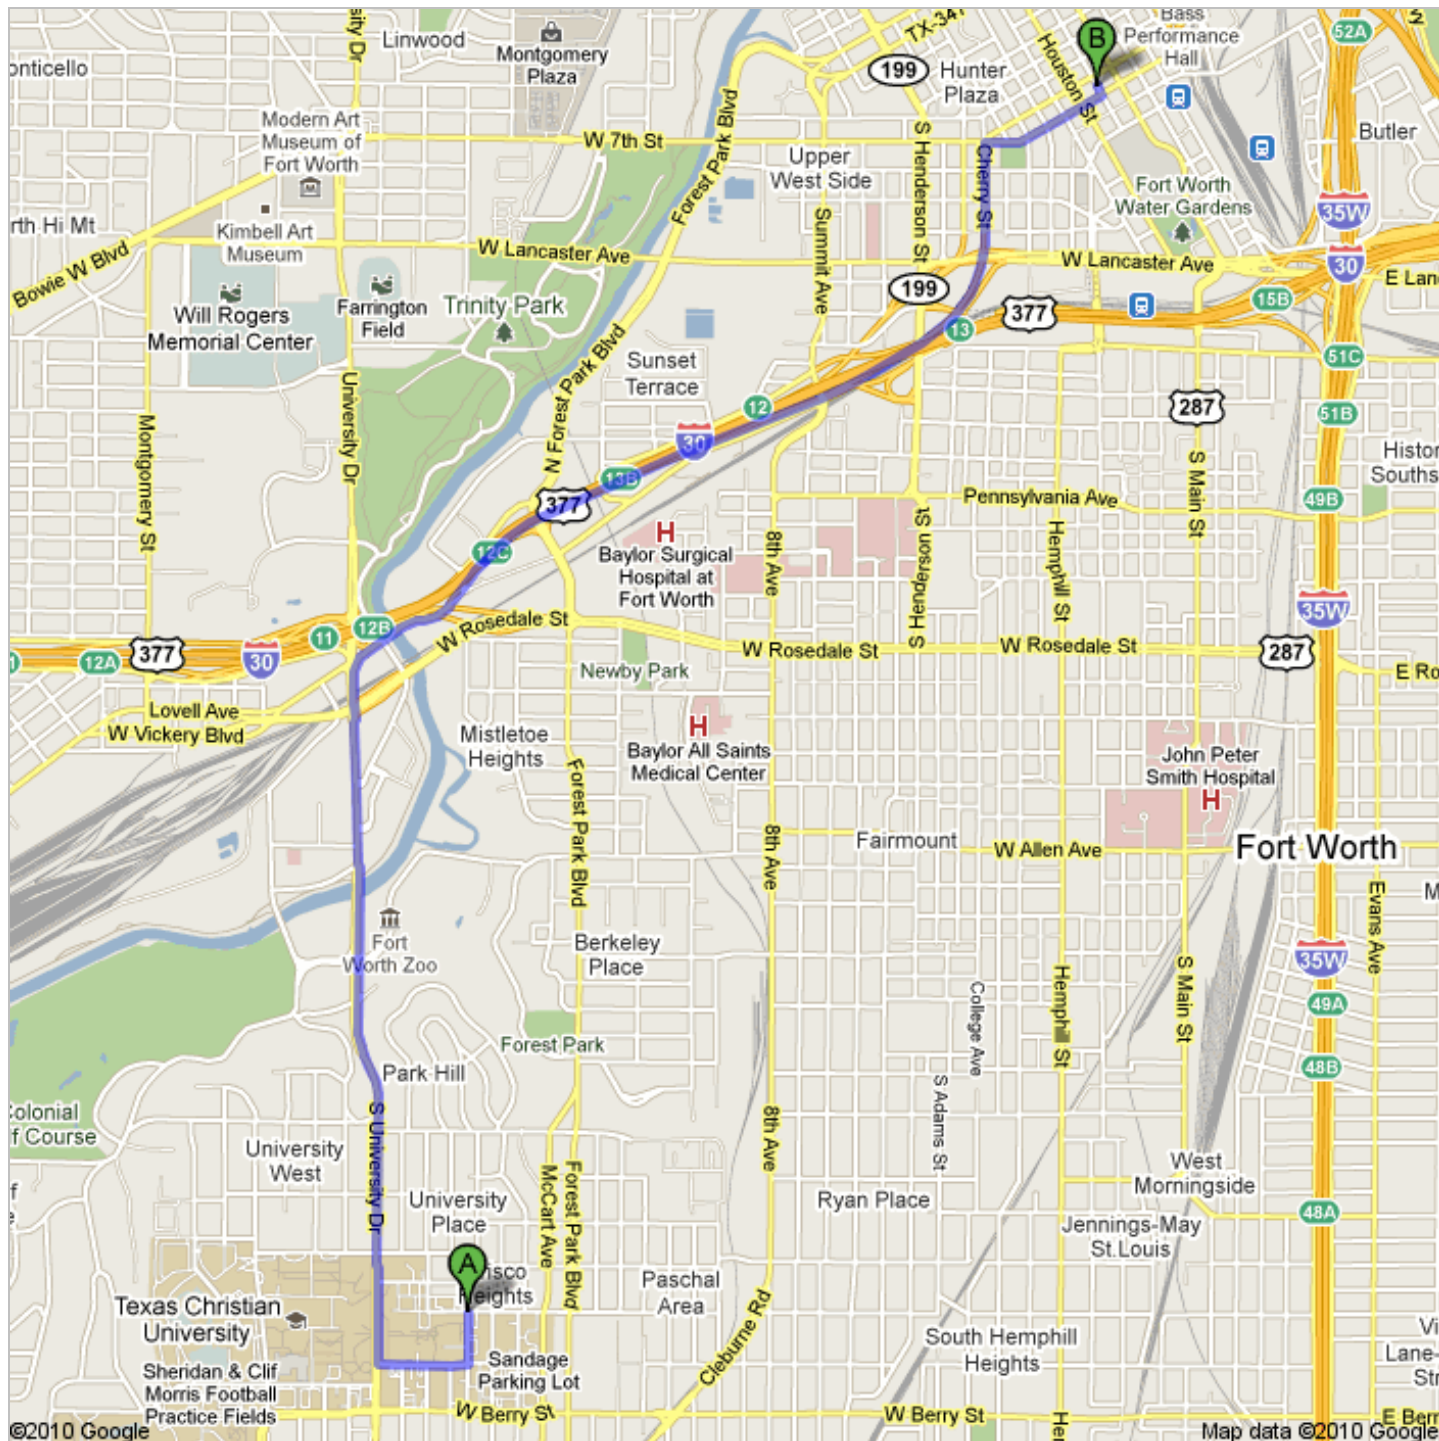

Directions to Grace

g200, 777 Main Street, Fort Worth, TX 76102 - (817) 877-3388

4.6 mi – about 11 mins

Save trees. Go green!

Download Google Maps on your phone at google.com/gmm

A 2900 Lubbock Ave, Fort Worth, TX 76109

- 1. Head **south** on **Lubbock Ave** go 0.1 mi
total 0.1 mi

-  2. Turn **right** at **W Bowie St**
About 1 min go 0.2 mi
total 0.3 mi
-  3. Turn **right** at **S University Dr**
About 4 mins go 1.7 mi
total 2.1 mi
-  4. Turn **right** at **W Vickery Blvd** go 0.3 mi
total 2.3 mi
-  5. Slight **left** to merge onto **I-30 E**
About 1 min go 0.7 mi
total 3.0 mi
-  6. Exit onto **Cherry St**
About 2 mins go 1.2 mi
total 4.2 mi
-  7. Turn **right** at **W 7th St**
About 2 mins go 0.3 mi
total 4.6 mi
-  8. Turn **left** at **Main St** go 141 ft
total 4.6 mi

B Grace
g200, 777 Main Street, Fort Worth, TX 76102 - (817) 877-3388

These directions are for planning purposes only. You may find that construction projects, traffic, weather, or other events may cause conditions to differ from the map results, and you should plan your route accordingly. You must obey all signs or notices regarding your route.

Map data ©2010 Google

Directions weren't right? Please find your route on maps.google.com and click "Report a problem" at the bottom left.